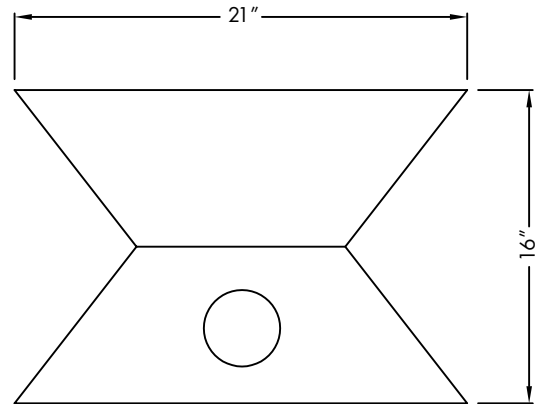

GLOSS GLAZES

- WHITE
- BLACK
- VANILLA
- TEAL
- PRAIRIE GOLD
- GRAPHITE
- PINK
- POLO GREEN
- BRUTE GREEN
- PERSIMMON
- SAFFRON

OPTIONAL

- UNGLAZED BISQUE

SIDE VIEW

ISOMETRIC VIEW

* ILLUSTRATED DIMENSIONS ARE APPROXIMATE INCHES. FOR OUTDOOR USE, A DRAIN HOLE MAY BE DRILLED TO MAINTAIN PROPER DRAINAGE (\$5 OPTION BY REQUEST). CERAMIC CONTAINERS SHOULD NEVER BE SUBJECT TO FREEZING WATER TEMPERATURES AS WATER WILL EXPAND WHEN FROZEN.