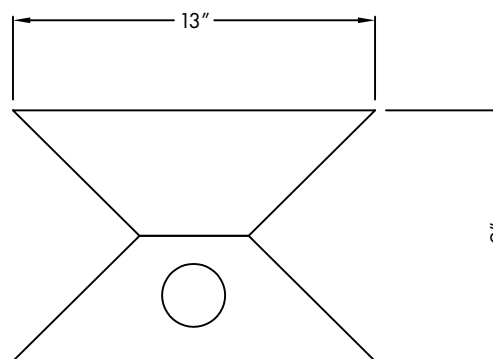

GLOSS GLAZES

- WHITE
- BLACK
- VANILLA
- TEAL
- PRAIRIE GOLD
- GRAPHITE
- PINK
- POLO GREEN
- BRUTE GREEN
- PERSIMMON
- SAFFRON

OPTIONAL

- UNGLAZED BISQUE

SIDE VIEW

ISOMETRIC VIEW

* ILLUSTRATED DIMENSIONS ARE APPROXIMATE INCHES. FOR OUTDOOR USE, A DRAIN HOLE MAY BE DRILLED TO MAINTAIN PROPER DRAINAGE (\$5 OPTION BY REQUEST). CERAMIC CONTAINERS SHOULD NEVER BE SUBJECT TO FREEZING WATER TEMPERATURES AS WATER WILL EXPAND WHEN FROZEN.

TH-1 PLANTER/CONTAINER

DESIGNED BY LAGARDO TACKETT

NOTES

1. INSTALLATION TO BE COMPLETED IN ACCORDANCE WITH MANUFACTURER'S SPECIFICATIONS.
2. ALL DIMENSIONS ARE CONSIDERED TRUE AND REFLECT MANUFACTURER'S SPECIFICATIONS.
3. DO NOT SCALE DRAWING.
4. CONTRACTOR'S NOTE • FOR PRODUCT AND COMPANY INFORMATION VISIT WWW.VESSELUSA.COM