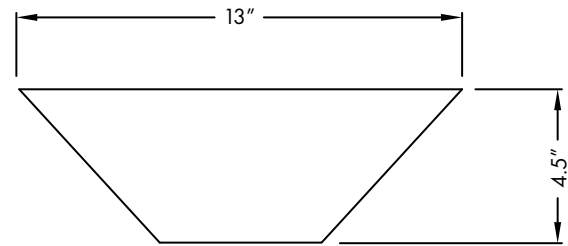

GLOSS GLAZES

- WHITE
- BLACK
- VANILLA
- TEAL
- PRAIRIE GOLD
- GRAPHITE
- PINK
- POLO GREEN
- BRUTE GREEN
- PERSIMMON
- SAFFRON

OPTIONAL

- UNGLAZED BISQUE

SIDE VIEW

ISOMETRIC VIEW

* ILLUSTRATED DIMENSIONS ARE APPROXIMATE INCHES. FOR OUTDOOR USE, A DRAIN HOLE MAY BE DRILLED TO MAINTAIN PROPER DRAINAGE (\$5 OPTION BY REQUEST). CERAMIC CONTAINERS SHOULD NEVER BE SUBJECT TO FREEZING WATER TEMPERATURES AS WATER WILL EXPAND WHEN FROZEN.