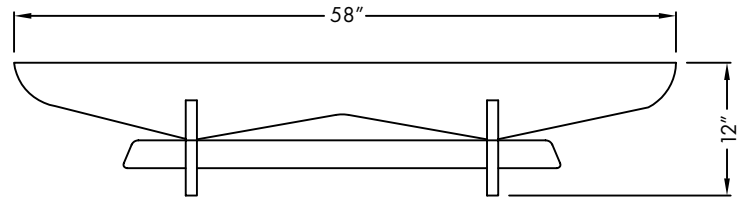

SELECT DESIRED FINISH

FIBERGLASS: INDUSTRIAL FIBERGLASS MEDIA (ANY COLOR)

OILED WALNUT PEDESTAL

SIDE VIEW

TOP VIEW

ISOMETRIC VIEW

\* ILLUSTRATED DIMENSIONS ARE APPROXIMATE INCHES. FOR OUTDOOR USE, A DRAIN HOLE MAY BE DRILLED TO MAINTAIN PROPER DRAINAGE (\$5 OPTION BY REQUEST). CERAMIC CONTAINERS SHOULD NEVER BE SUBJECT TO FREEZING WATER TEMPERATURES AS WATER WILL EXPAND WHEN FROZEN.

## F-508 PLANTER/CONTAINER

DESIGNED BY LAGARDO TACKETT