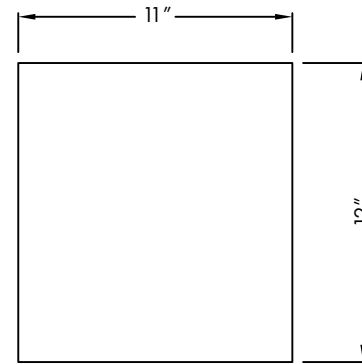

GLOSS GLAZES

- WHITE
- BLACK
- VANILLA
- TEAL
- PRAIRIE GOLD
- GRAPHITE
- PINK
- POLO GREEN
- BRUTE GREEN
- PERSIMMON
- SAFFRON

OPTIONAL

- UNGLAZED BISQUE

SIDE VIEW

ISOMETRIC VIEW

* ILLUSTRATED DIMENSIONS ARE APPROXIMATE INCHES. FOR OUTDOOR USE, A DRAIN HOLE MAY BE DRILLED TO MAINTAIN PROPER DRAINAGE (\$5 OPTION BY REQUEST). CERAMIC CONTAINERS SHOULD NEVER BE SUBJECT TO FREEZING WATER TEMPERATURES AS WATER WILL EXPAND WHEN FROZEN.

C-1 PLANTER/CONTAINER

DESIGNED BY LAGARDO TACKETT

NOTES

1. INSTALLATION TO BE COMPLETED IN ACCORDANCE WITH MANUFACTURER'S SPECIFICATIONS.
2. ALL DIMENSIONS ARE CONSIDERED TRUE AND REFLECT MANUFACTURER'S SPECIFICATIONS.
3. DO NOT SCALE DRAWING.
4. CONTRACTOR'S NOTE • FOR PRODUCT AND COMPANY INFORMATION VISIT WWW.VESSELUSA.COM