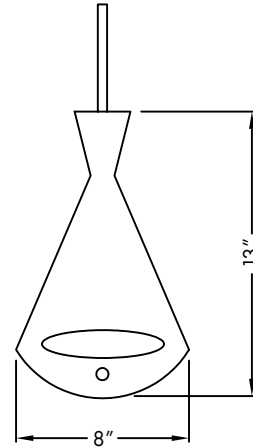

### OPTIONAL

- UNGLAZED BISQUE

SIDE VIEW

ISOMETRIC VIEW

\* ILLUSTRATED DIMENSIONS ARE APPROXIMATE INCHES. FOR OUTDOOR USE, A DRAIN HOLE MAY BE DRILLED TO MAINTAIN PROPER DRAINAGE (\$5 OPTION BY REQUEST). CERAMIC CONTAINERS SHOULD NEVER BE SUBJECT TO FREEZING WATER TEMPERATURES AS WATER WILL EXPAND WHEN FROZEN.