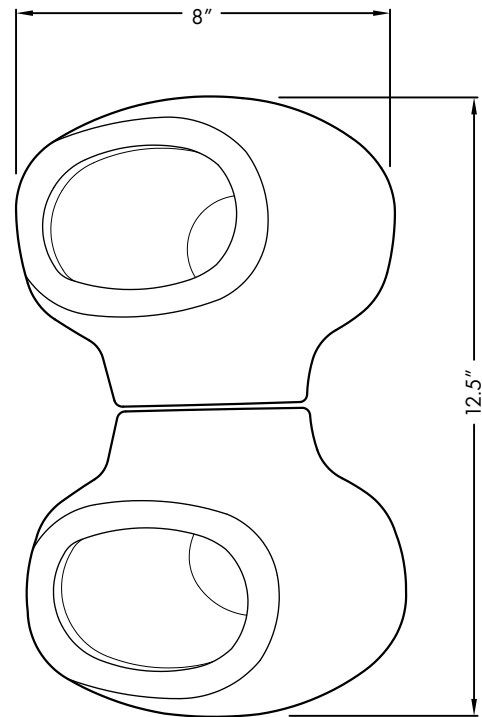

GLOSS GLAZES

- WHITE
- BLACK
- VANILLA
- TEAL
- PRAIRIE GOLD
- GRAPHITE
- PINK
- POLO GREEN
- BRUTE GREEN
- PERSIMMON
- SAFFRON

OPTIONAL

- UNGLAZED BISQUE
- TERRA COTTA

ISOMETRIC VIEW

* ILLUSTRATED DIMENSIONS ARE APPROXIMATE INCHES. FOR OUTDOOR USE, A DRAIN HOLE MAY BE DRILLED TO MAINTAIN PROPER DRAINAGE (\$5 OPTION BY REQUEST). CERAMIC CONTAINERS SHOULD NEVER BE SUBJECT TO FREEZING WATER TEMPERATURES AS WATER WILL EXPAND WHEN FROZEN.

20L TOTEM LANTERN (WALL MOUNTED)

DESIGNED BY MALCOLM LELAND

NOTES

1. INSTALLATION TO BE COMPLETED IN ACCORDANCE WITH MANUFACTURER'S SPECIFICATIONS.
2. ALL DIMENSIONS ARE CONSIDERED TRUE AND REFLECT MANUFACTURER'S SPECIFICATIONS.
3. DO NOT SCALE DRAWING.
4. CONTRACTOR'S NOTE • FOR PRODUCT AND COMPANY INFORMATION VISIT WWW.VESSELUSA.COM