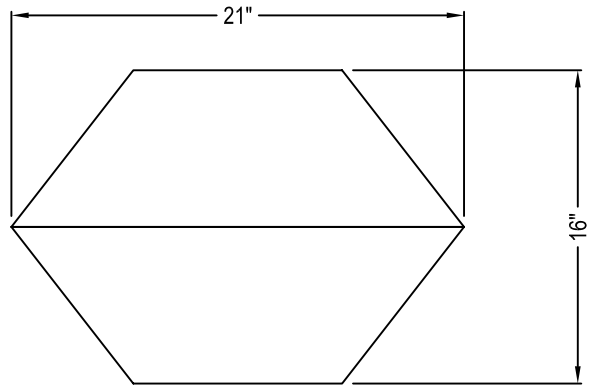

GLOSS GLAZES:

- STUDIO WHITE
- VANILLA WHITE
- TEAL BLUE
- TEQUILA GOLD
- GRAPHITE GREY
- POLO GREEN
- PERSIMMON ORANGE
- COAL BLACK

SIDE VIEW

ISOMETRIC VIEW

ILLUSTRATED DIMENSIONS ARE APPROXIMATE INCHES. FOR OUTDOOR USE, A DRAIN HOLE MAY BE DRILLED TO MAINTAIN PROPER DRAINAGE (\$5 OPTION BY REQUEST). CERAMIC CONTAINERS SHOULD NEVER BE SUBJECT TO FREEZING WATER TEMPERATURES.