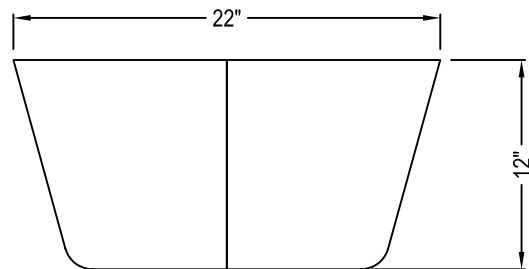

SIDE VIEW

OUR HIGH QUALITY FIBERGLASS PRODUCTS ARE ENGINEERED TO WITHSTAND FREEZING CLIMATE CONDITIONS. HIGH QUALITY URETHANE COLORS MAY BE ORDERED FROM OUR STOCK COLOR CHART OR AN OPTIONAL PANTONE COLOR! PLEASE SPECIFY WHEN ORDERING.

ILLUSTRATED DIMENSIONS ARE APPROXIMATE INCHES. FOR OUTDOOR USE, A DRAIN HOLE MAY BE DRILLED TO MAINTAIN PROPER DRAINAGE ($5 OPTION BY REQUEST). CERAMIC CONTAINERS SHOULD NEVER BE SUBJECT TO FREEZING WATER TEMPERATURES.